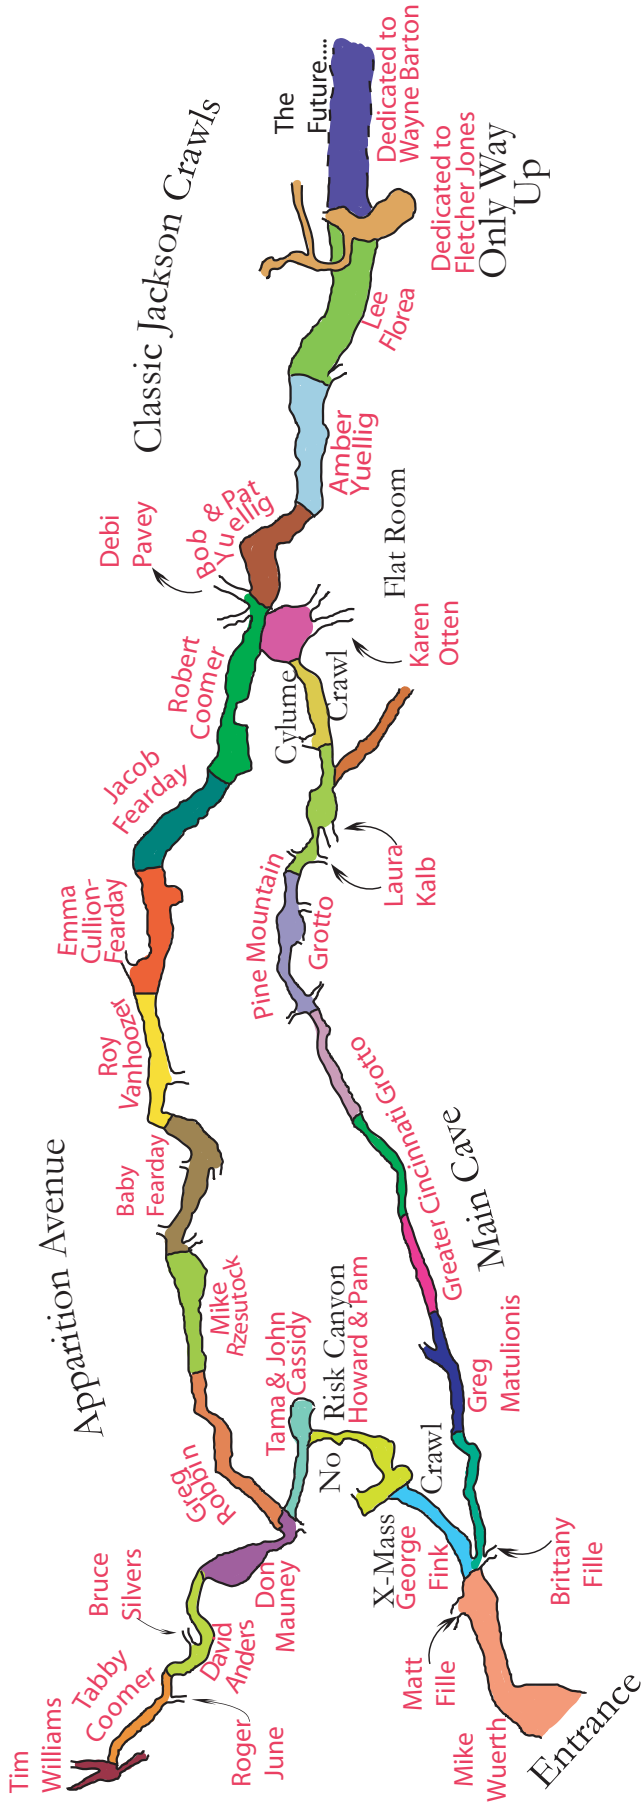

Misty Cave Preserve - Donor Map

Rockcastle Karst Conservancy

Celebrate the purchase of RKC's newest Preserve, and help pay off the note! Misty is a classic Jackson County cave, with a lot of challenging areas, and is one of the only caves in the area with a complete loop.

Contributors get:

- A copy of this map with their name added
- A certificate of Ownership
- Our Gratitude

Areas Still available for 'owning'

Cylume Crawl	400\$
Flat Room	400\$
Leads (Many!)	25\$

Other Donors:

- Chris Clark
- Gary Bush
- Sheila Gallogly
- Louisville Grotto
- Friends Of Bill Simpson
- Mike Deitmaring
- Mark Swelsted